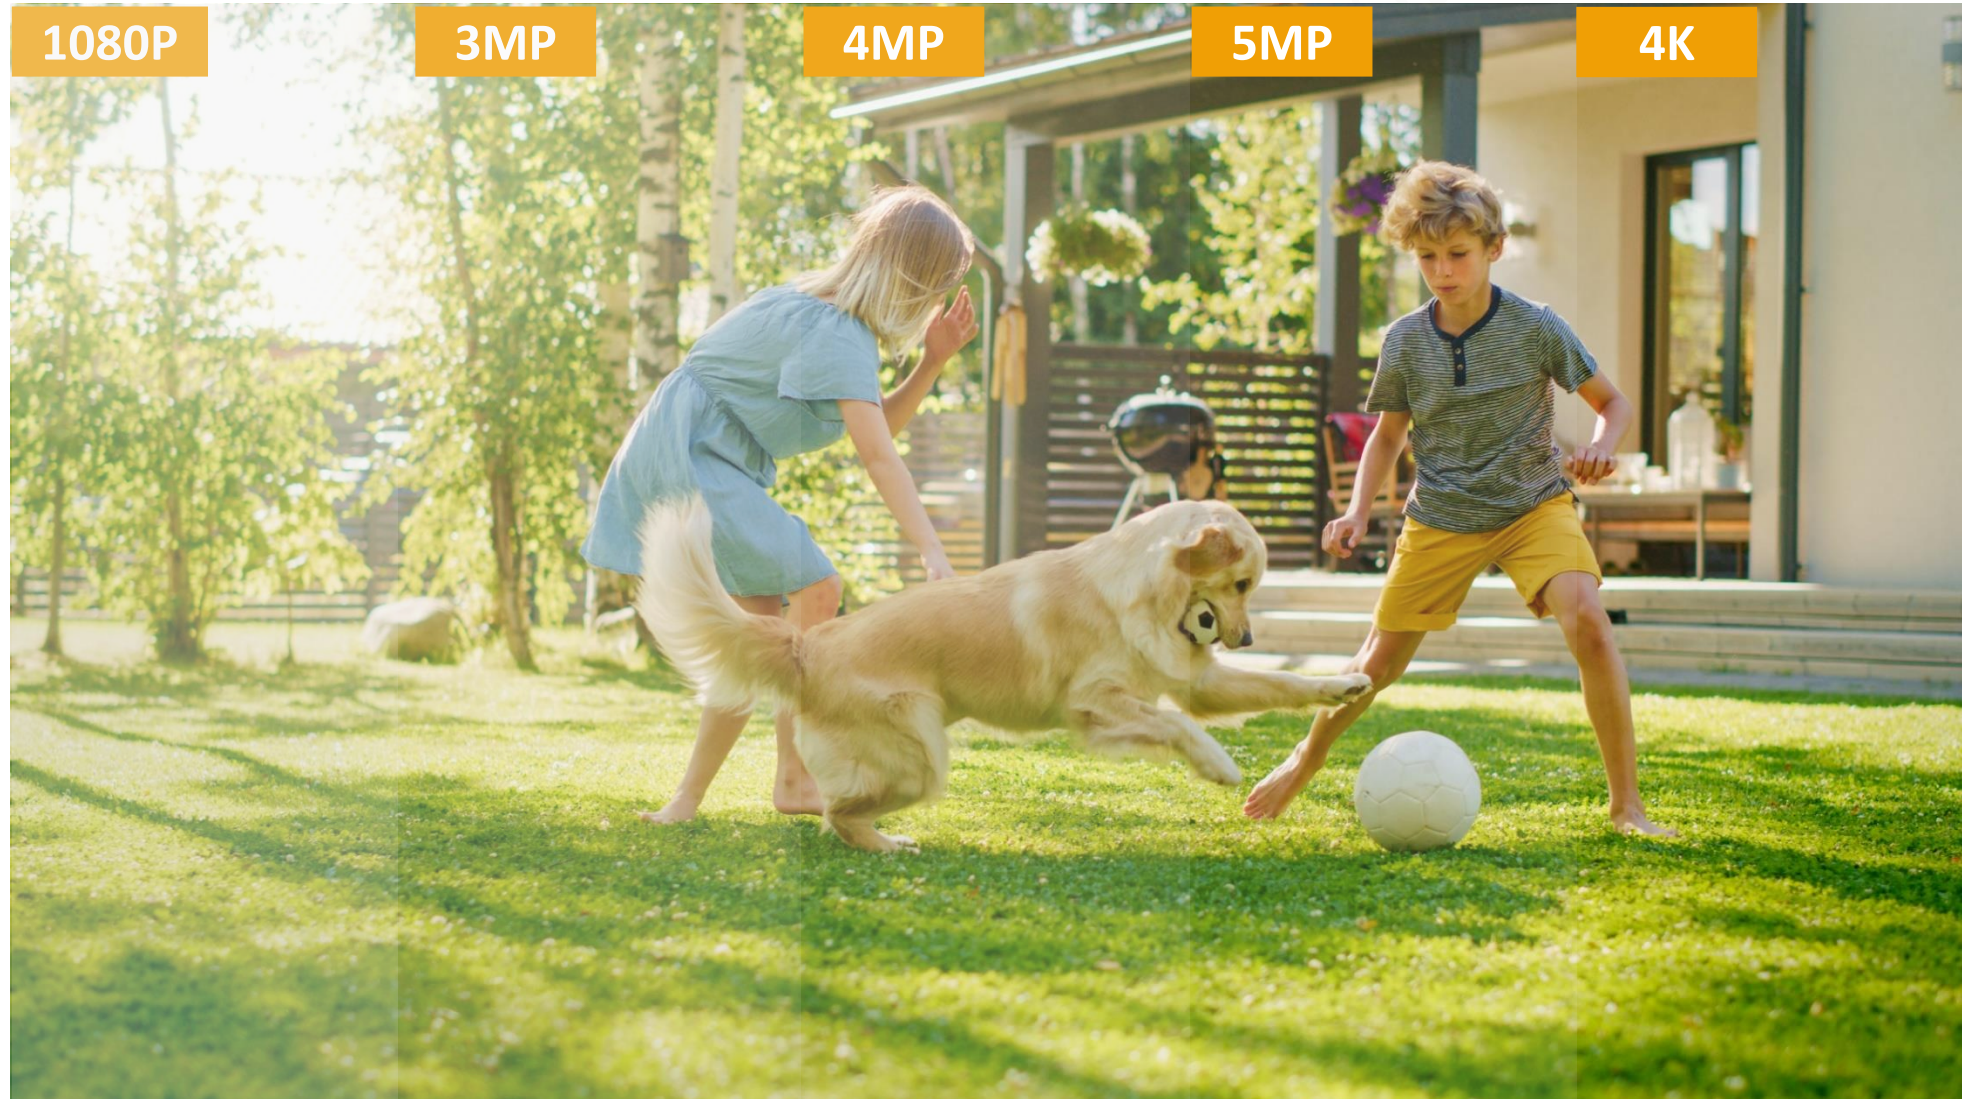

Off Mode

Turn off all night vision modes
Infrared and spotlights all turned off

Benefits & Key Features

Up to 5MP 3K Video

The fixed lens and PT lens of Ranger Dual support 2K (3MP) or 3K (5MP) resolution. High quality sensors present crystal clear videos and recordings.

Ranger Dual 8MP: 3MP fixed lens + 5MP PT lens; Ranger Dual 6MP: 3MP+3MP; Ranger Dual 10MP: 5MP+5MP

The Latest H.265 Compression

Reduce network and storage usage by 50% at the same video quality.

H.264: **10-day** continuous recording on a 256GB Micro SD card(3MP camera)