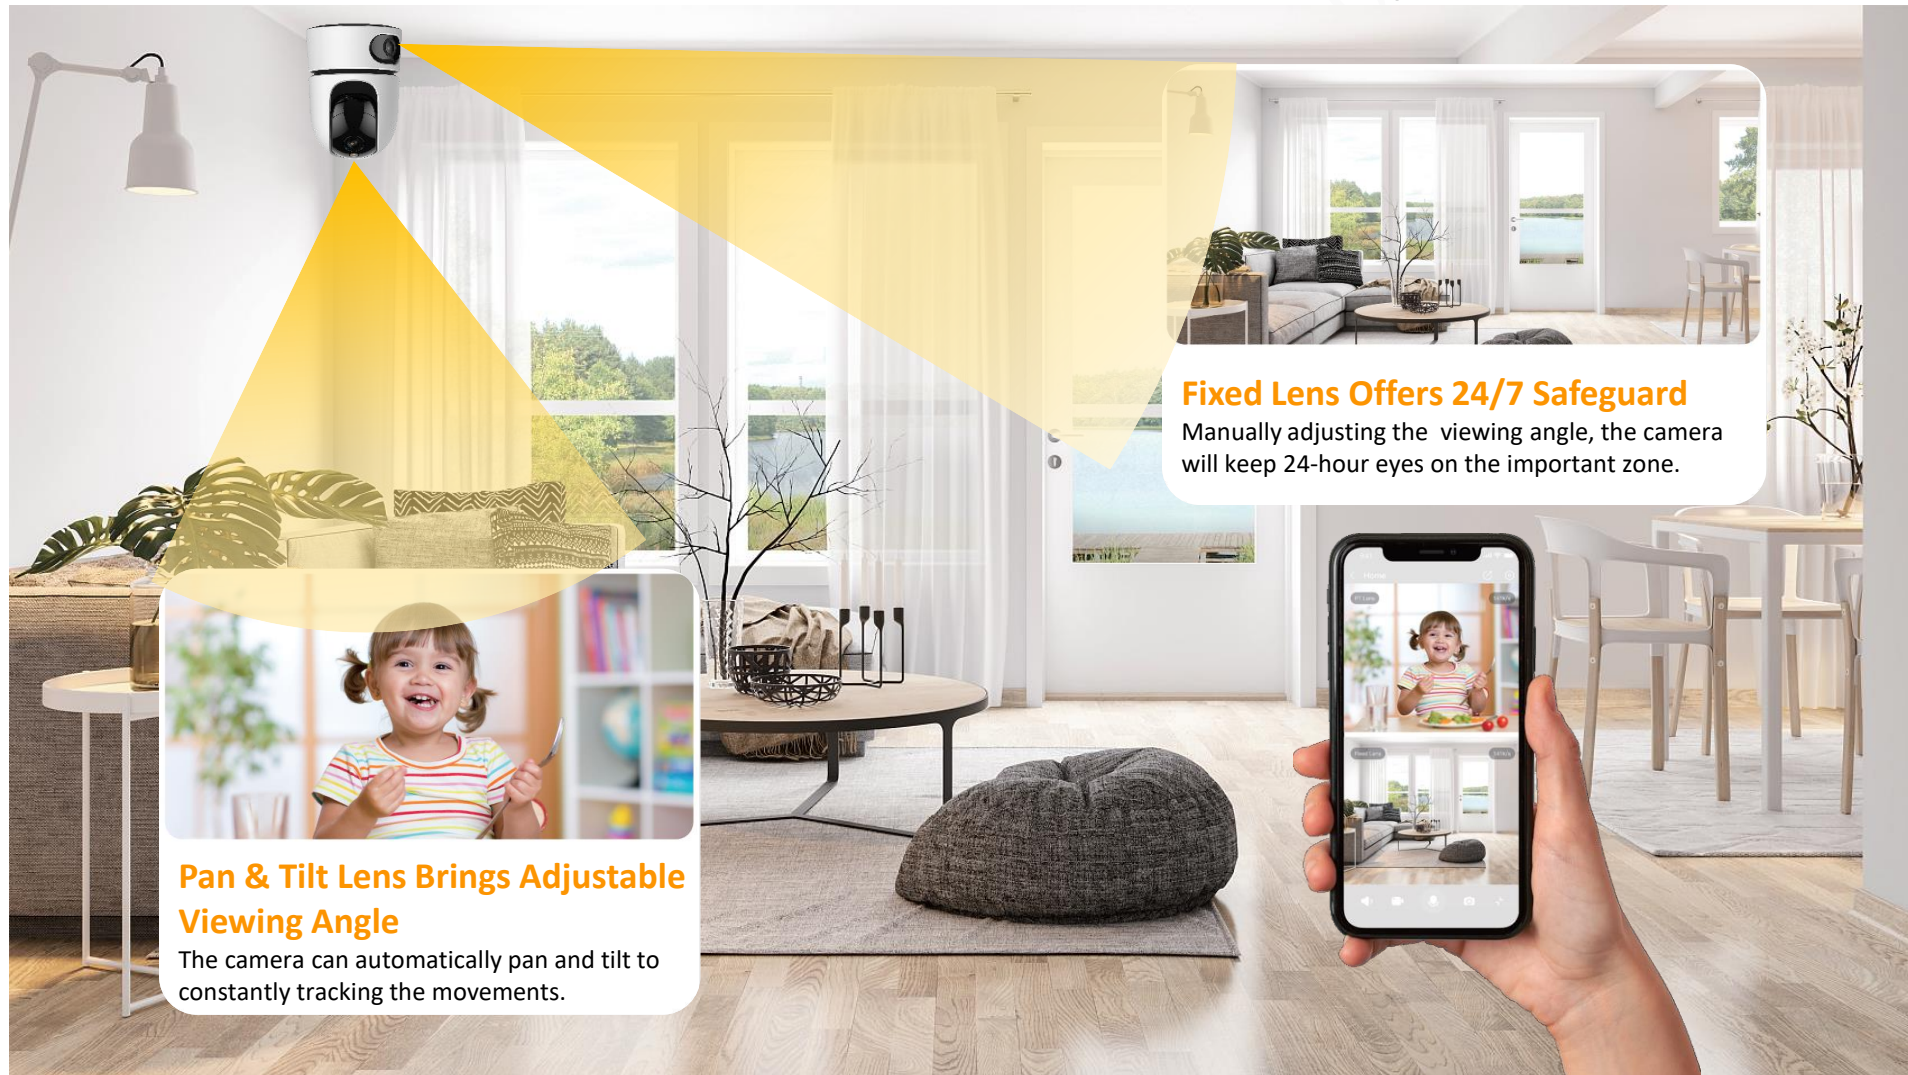

Dual Images in One Camera

Ranger Dual has two independent lenses. The fixed lens allows continuous monitoring of key areas; The PT lens supports horizontal and vertical rotation control, which also support to smart track moving targets. The user can watch both real-time live-views or video records on the APP at the same time. Ranger Dual takes everything in control.