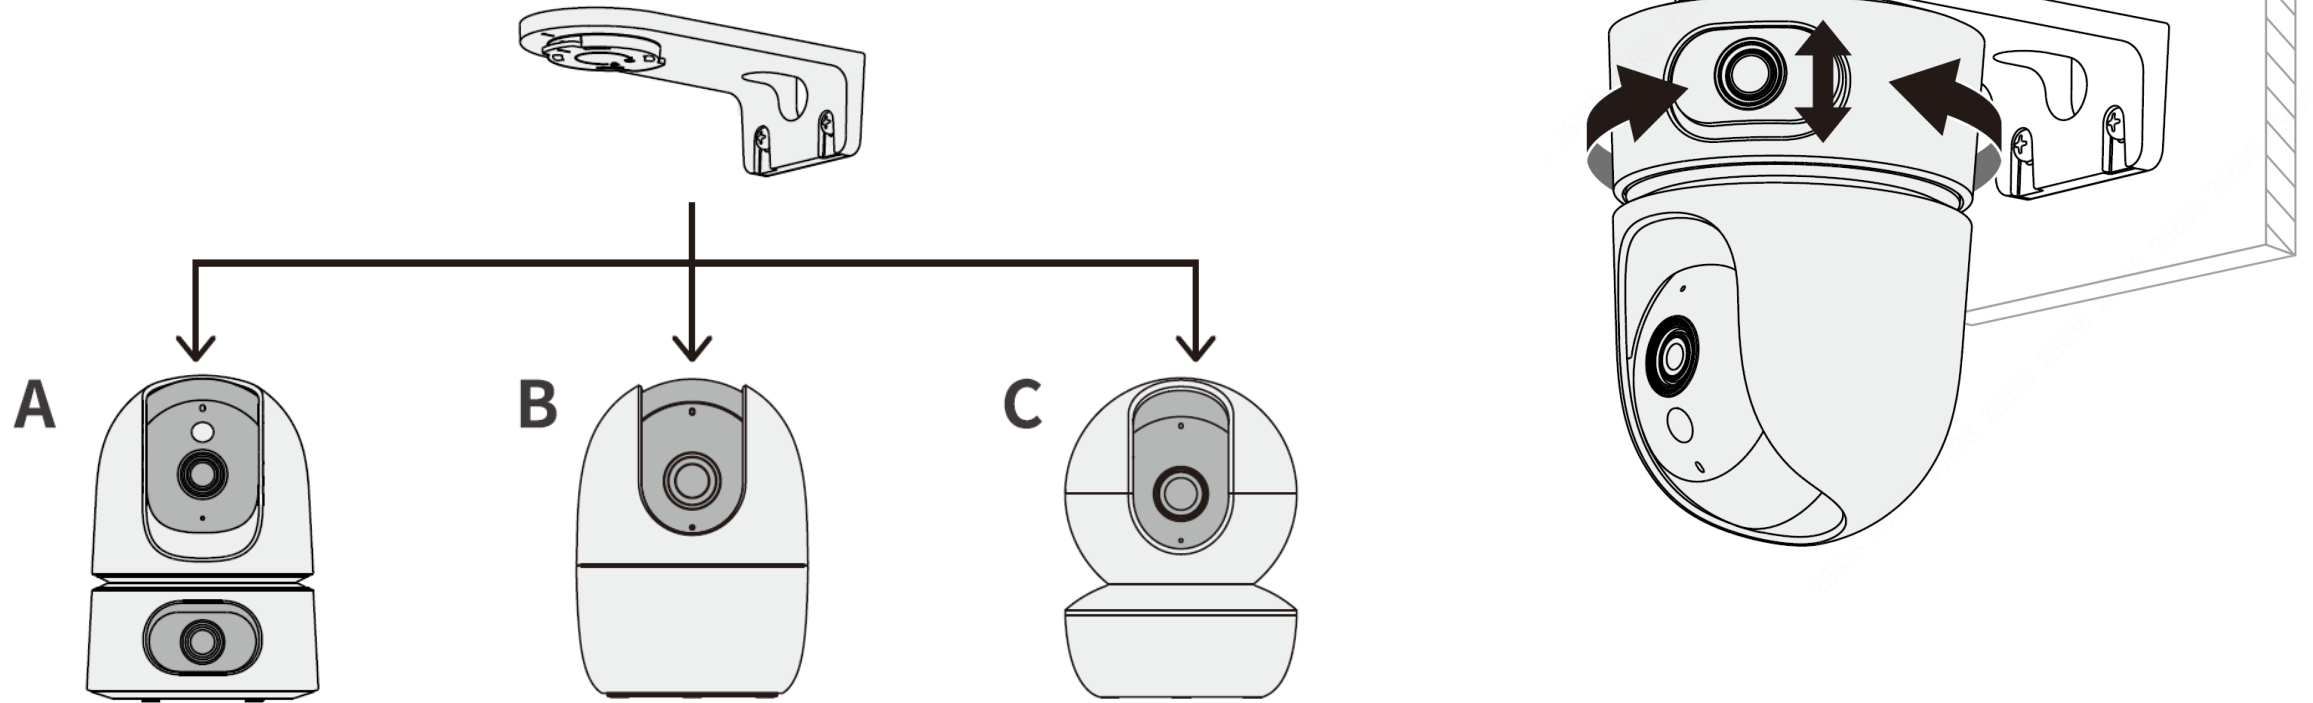

Introduction

Appearance

Front View

Back View

What's in the box ?

×1

×1

×1

×1

×4

×4

×1

Wall Mounting Bracket

Product Model

Website: <https://www.imoulife.com>.

Item Number	Nickname	External Model	Internal Model	Product Type
1.0.03.04.12061	Ranger Dual 6MP	IPC-S2XP-6M0WED	IPC-S2XP-6M0WED-imou	imou
1.0.03.04.12062	Ranger Dual 6MP	IPC-S2XN-6M0WED	IPC-S2XN-6M0WED-imou	imou
1.0.03.04.12065	Ranger Dual 8MP	IPC-S2XP-8M0WED	IPC-S2XP-8M0WED-imou	imou
1.0.03.04.12066	Ranger Dual 8MP	IPC-S2XN-8M0WED	IPC-S2XN-8M0WED-imou	imou
1.0.03.04.12106	Ranger Dual 10MP	IPC-S2XP-10M0WED	IPC-S2XP-10M0WED-imou	imou
1.0.03.04.12107	Ranger Dual 10MP	IPC-S2XN-10M0WED	IPC-S2XN-10M0WED-imou	imou
1.0.03.04.12099	PFB-S2X	PFB-S2X	PFB-S2X-imou	imou