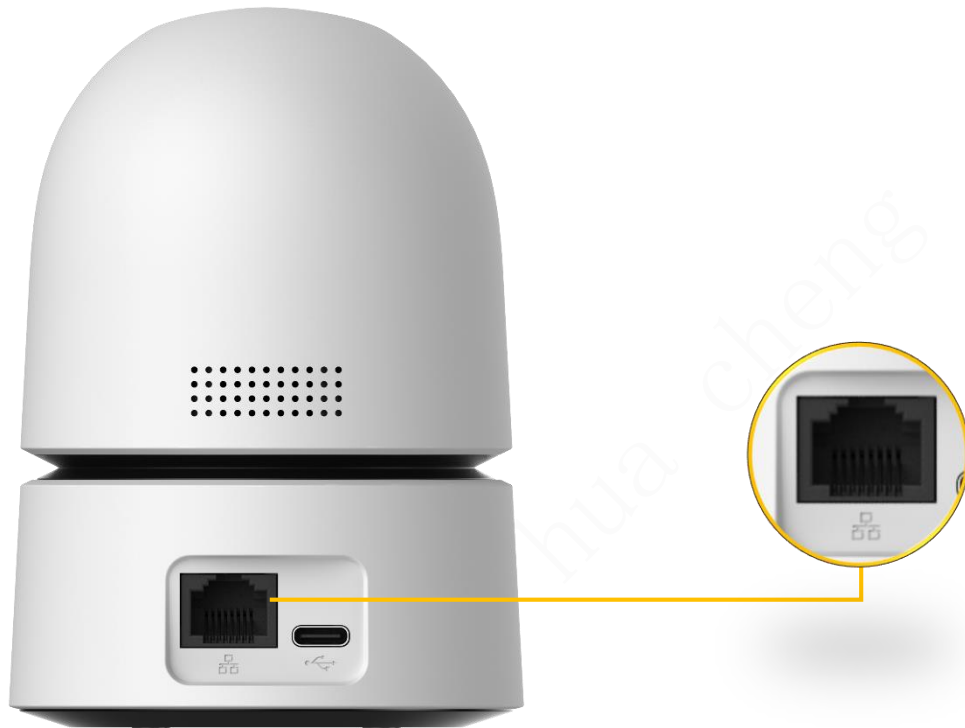

0 ~ 90° Tilt

0 ~ 355° Pan

Adjustable View Angle to Avoid Image Inclined

With the mounting plate, the camera supports to manually adjust 360° horizontally. The fixed lens angle can be manually adjusted from 0 to 15° vertically.

The Innovative design could avoid PT lens image inclined during rotation.

Horizontal 360° by manual

Fixed Lens: 0 ~ 15°
Vertical, by manual

Mounting plate in box

Wall mounting bracket
(not in box)

The images of Ranger Dual keep straight.

In order to adjust the fixed lens, the PT image would be inclined in the case below.

Benefits & Key Features

Privacy Mode

One click on Imou app to hide the camera PT lens, and to stop collecting any video and sound from the same time, which protects your personal privacy when you are home.

Network Port

Ranger Dual can be used in two ways of networking, it supports both Wi-Fi and network cable connection.

Benefits & Key Features

Diversified Storage

Video is easily stored and accessed through SD Card, NVR or Cloud storage.