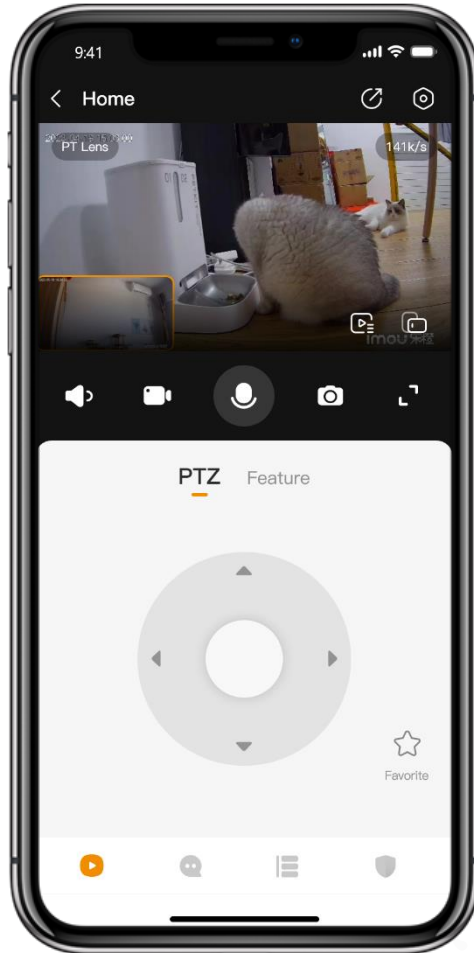

Benefits & Key Features

Abnormal Sound Alarm

Sends instant alerts to your smartphone whenever it detects baby's crying or other abnormal sounds, keeping you aware of what's going on at home from anywhere.

Benefits & Key Features

Full-duplex Two-way Talk

Built-in speaker and microphone allow you to interact with pets and family or dissuade unwelcome guests.

Benefits & Key Features

0~355° Pan & 0~90° Tilt

The user can rotate the PT lens to view every corner of your home.
The full range ensures no blind spots;

0 ~ 90° Tilt

0 ~ 355° Pan

Adjustable View Angle to Avoid Image Inclined

With the mounting plate, the camera supports to manually adjust 360° horizontally. The fixed lens angle can be manually adjusted from 0 to 15° vertically.

The Innovative design could avoid PT lens image inclined during rotation.

Horizontal 360° by manual

Fixed Lens: 0 ~ 15°
Vertical, by manual

Mounting plate in box

Wall mounting bracket
(not in box)

The images of Ranger Dual keep straight.