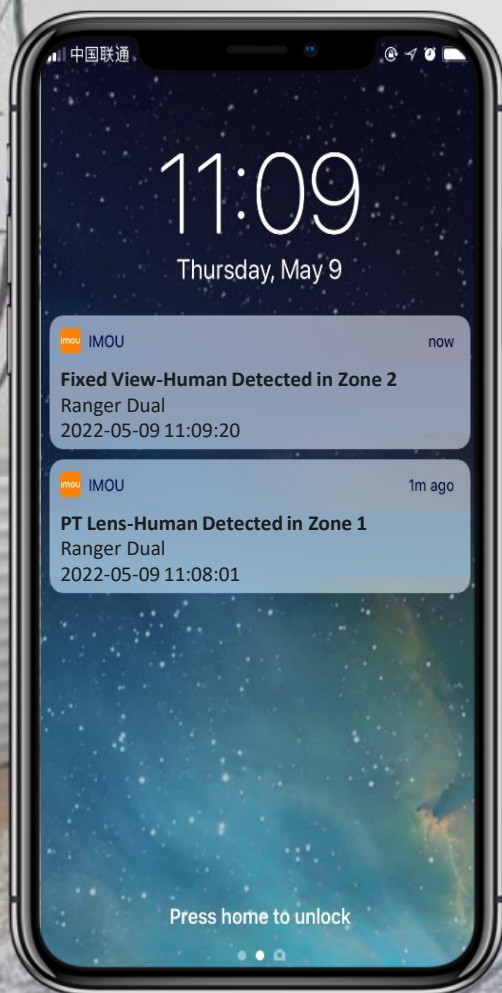

Off Mode

Turn off all night vision modes
Infrared and spotlights all turned off

Benefits & Key Features

Up to 5MP 3K Video

The fixed lens and PT lens of Ranger Dual support 2K (3MP) or 3K (5MP) resolution. High quality sensors present crystal clear videos and recordings.

Ranger Dual 8MP: 3MP fixed lens + 5MP PT lens; Ranger Dual 6MP: 3MP+3MP; Ranger Dual 10MP: 5MP+5MP

The Latest H.265 Compression

Reduce network and storage usage by 50% at the same video quality.

H.264: **10-day** continuous recording on a 256GB Micro SD card(3MP camera)

H.264: **7-day** continuous recording on a 256GB Micro SD card(5MP camera)

H.265: **20-day** continuous recording on a 256GB Micro SD card(3MP camera)

H.265: **14-day** continuous recording on a 256GB Micro SD card(5MP camera)

AI Human Detection

Based on powerful AI algorithm, the camera can quickly finds human targets in images and immediately sends a notification to your smartphone, allowing you to monitor what matters without receiving annoying false alerts