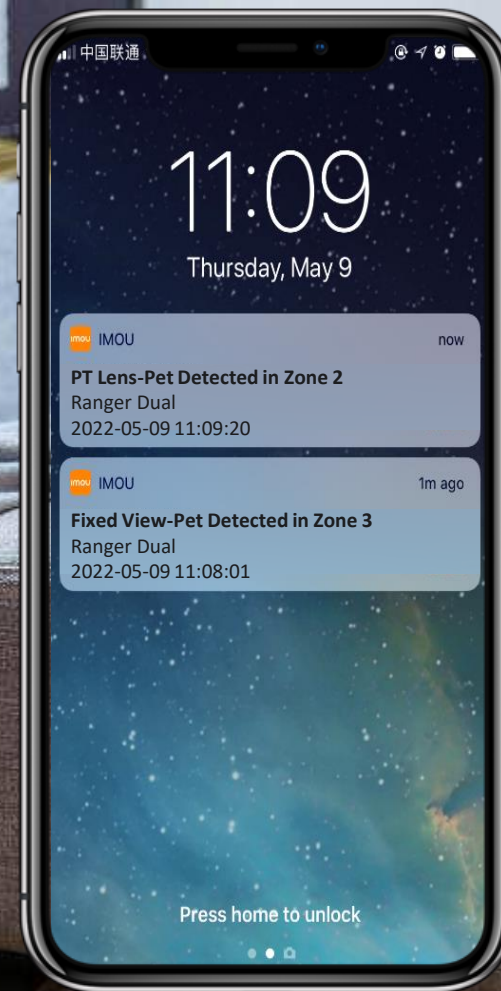

AI Human Detection

Based on powerful AI algorithm, the camera can quickly finds human targets in images and immediately sends a notification to your smartphone, allowing you to monitor what matters without receiving annoying false alerts

Benefits & Key Features

AI Pet Detection

Based on AI algorithm, the camera can find pet targets in images and help you to capture the vivid images and videos for lovely moments.

Alarm Schedule

The two lenses support alarm schedule setting separately, you can choose anytime you want arm or not.

Detection Region

Tap and select grid to set motion detection area for each lens separately.
No alarm will be triggered when motion is detected in the non-motion detection area.

Active Deterrence

When the camera detects intrusion, with built-in spotlight turns on and siren starts to alert, Ranger Dual actively keeps unwelcome visitors away from what you care before you notice them.