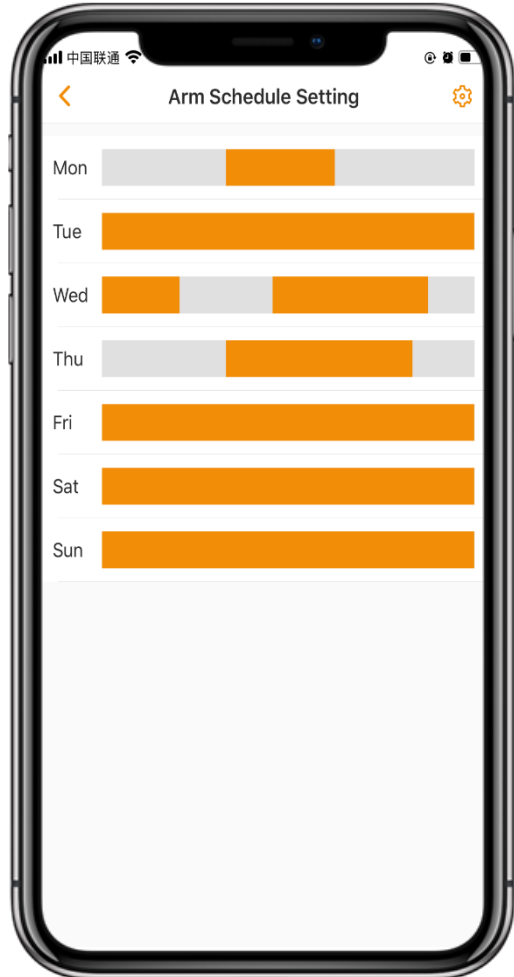

AI Human Detection

Based on powerful AI algorithm, the camera can quickly finds human targets in images and immediately sends a notification to your smartphone, allowing you to monitor what matters without receiving annoying false alerts

Benefits & Key Features

AI Pet Detection

Based on AI algorithm, the camera can find pet targets in images and help you to capture the vivid images and videos for lovely moments.

Alarm Schedule

The two lenses support alarm schedule setting separately, you can choose anytime you want arm or not.

Detection Region

Tap and select grid to set motion detection area for each lens separately.
No alarm will be triggered when motion is detected in the non-motion detection area.

Active Deterrence

When the camera detects intrusion, with built-in spotlight turns on and siren starts to alert, Ranger Dual actively keeps unwelcome visitors away from what you care before you notice them.