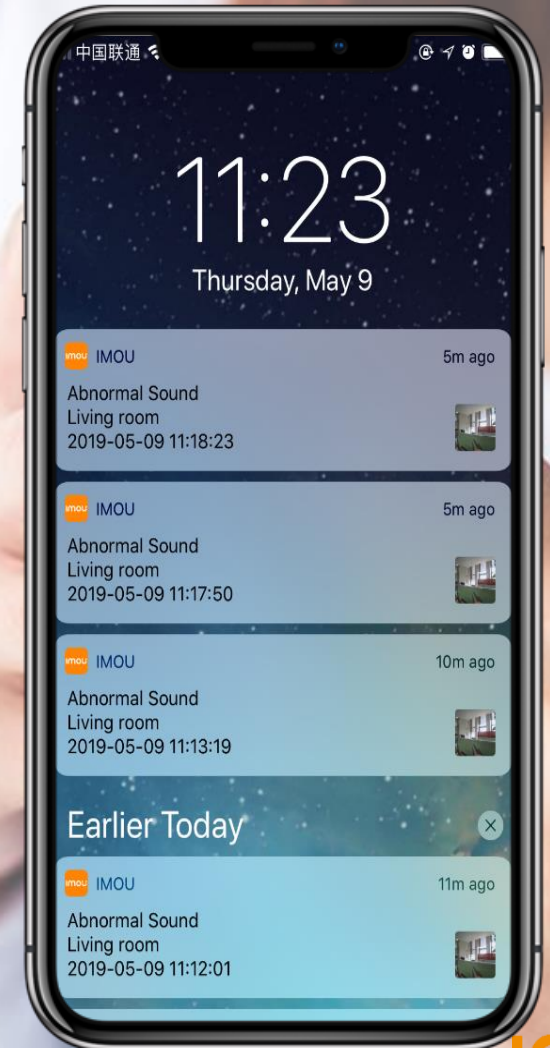

Detection Region

Tap and select grid to set motion detection area for each lens separately.
No alarm will be triggered when motion is detected in the non-motion detection area.

Active Deterrence

When the camera detects intrusion, with built-in spotlight turns on and siren starts to alert, Ranger Dual actively keeps unwelcome visitors away from what you care before you notice them.

Benefits & Key Features

Customizable Alarm Ringtone

Set customized voice recording on Imou App for personalized siren, or for other actual requirements.

Smart Tracking

Ranger Dual can automatically focus on and follow moving objects. You will receive real-time notice when someone breaks in, and you can check the recordings to track the whole process.

Benefits & Key Features

Abnormal Sound Alarm

Sends instant alerts to your smartphone whenever it detects baby's crying or other abnormal sounds, keeping you aware of what's going on at home from anywhere.

0 ~ 90° Tilt

0 ~ 355° Pan

Adjustable View Angle to Avoid Image Inclined

With the mounting plate, the camera supports to manually adjust 360° horizontally. The fixed lens angle can be manually adjusted from 0 to 15° vertically.